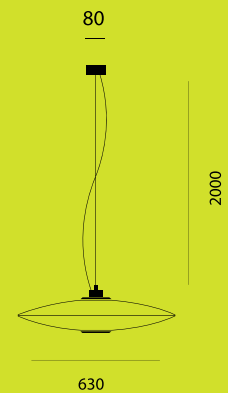

Light data

💡 max 1x100W IAA E27

💡 max 1x250W HSGST E27

Model S1

Model S3

Colors

-  white / white
-  mirror / white