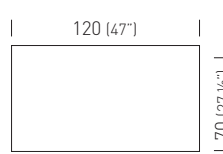

Laminated Top Color / Colore Piano Laminato

00

10

F

W

RN

110 (43 1/2")

120 (47")

50 (19 1/2")

120 (47")

70 (27 1/2")

120x50compactop
120x50laminated
120x70compactop
120x70laminated

TICSC830._._/H110
TICSL836._._/H110
TICSC832._._/H110
TICSL838._._/H110

0.47m³ / 25kg / 1pcs

0.47m³ / 25kg / 1pcs

0.48m³ / 26kg / 1pcs

0.48m³ / 26kg / 1pcs