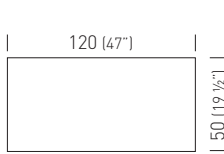

Laminated Top Color / Colore Piano Laminato

00

10

F

W

RN

110 (43 1/2")

120 (47")

50 (19 1/2")

120 (47")

70 (27 1/2")

120x50compactop
120x50laminated
120x70compactop
120x70laminated

TICSC830._._/H110
TICSL836._._/H110
TICSC832._._/H110
TICSL838._._/H110

0.47m³ / 25kg / 1pcs

0.47m³ / 25kg / 1pcs

0.48m³ / 26kg / 1pcs

0.48m³ / 26kg / 1pcs