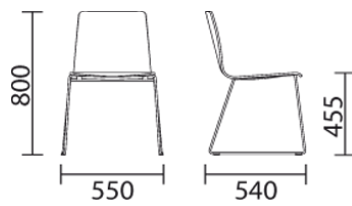

# INGA plywood 5619

DESIGN:  
PEDRALI R&D

Inga chair is featured by soft and essential shapes.  
The shell is in oak veneered plywood, steel rod frame  
Ø10mm. Stackable.

Legend finishes