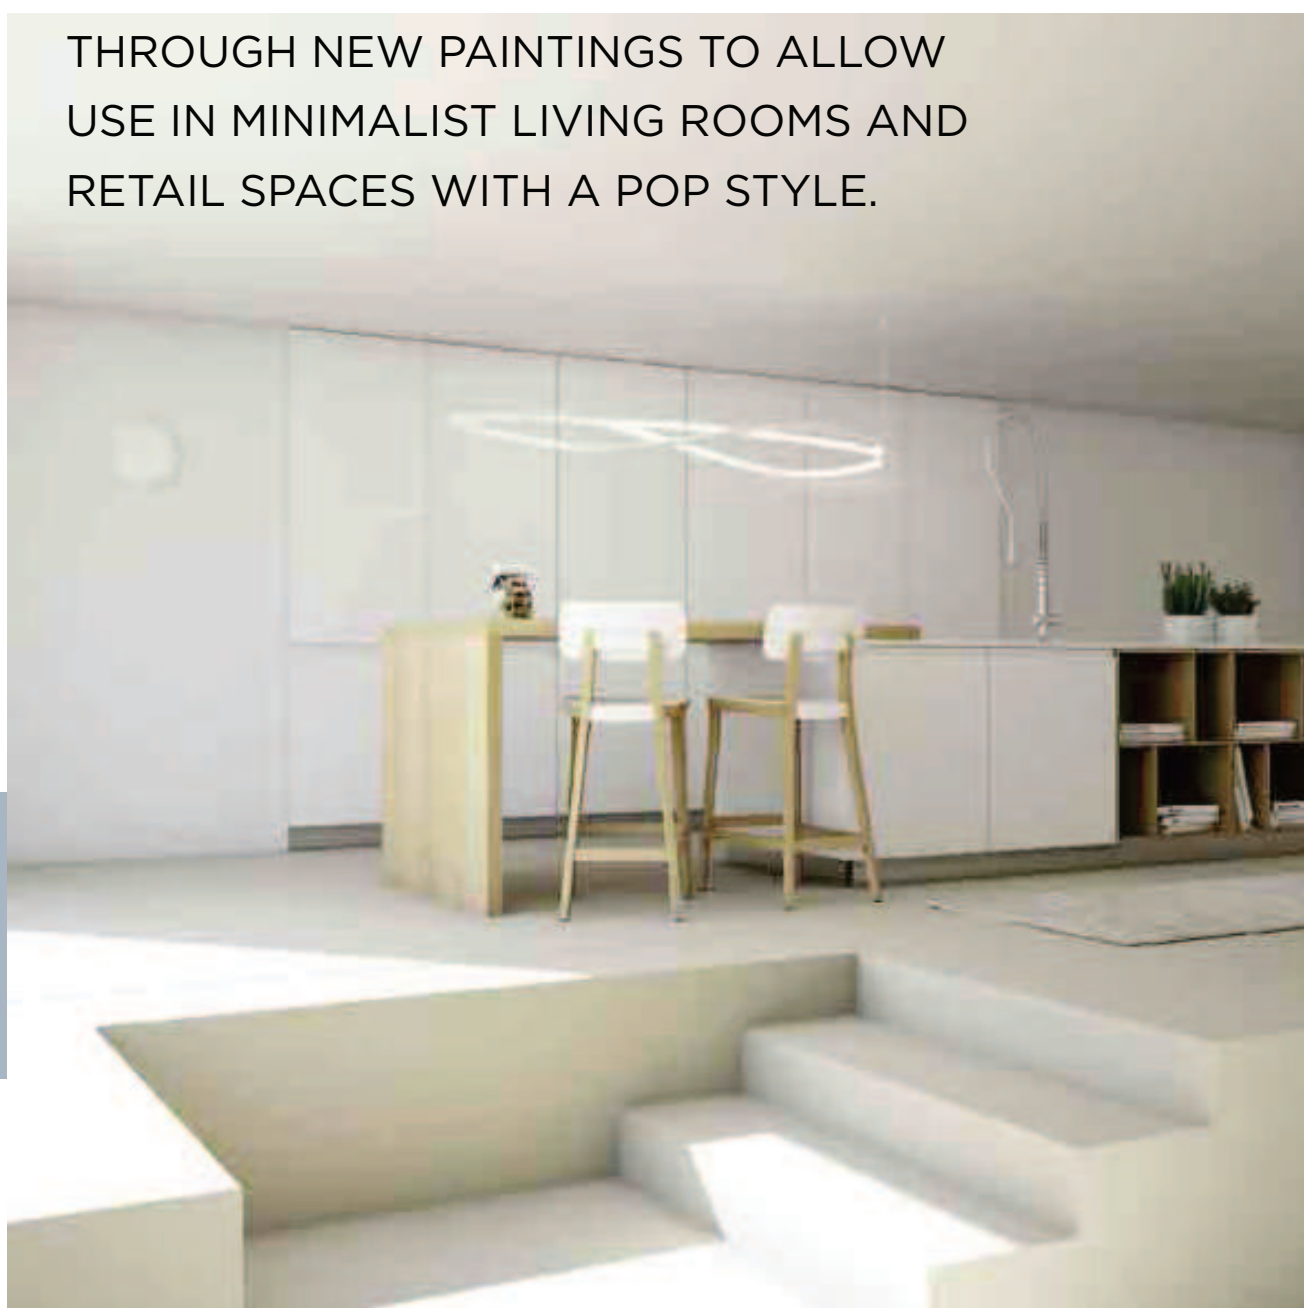

## PORTA VENEZIA

Wood, plastic, and a classic design make Porta Venezia a product that fits harmoniously into any furnishing style with its numerous combinations of colour and covers. The family includes the chair, kitchen stool, bar-stool and lounge versions, and also extends to include several table versions.

# PORTA VENEZIA

DESIGN:  
DORIGO DESIGN

SOLID BEECH WOOD FRAME  
WITH POLYPROPYLENE SEAT AND  
BACKREST. AVAILABLE VERSIONS  
WITH ONLY SEAT OR SEAT AND  
BACK UPHOLSTERED IN LEATHER,  
ECO-LEATHER OR FABRIC.

— THE CONCEPT OF THIS CHAIR ORIGINALLY DESIGNED TO BE USED IN BARS AND CAFÉS IS GIVEN A BRAND NEW LOOK THROUGH NEW PAINTINGS TO ALLOW USE IN MINIMALIST LIVING ROOMS AND RETAIL SPACES WITH A POP STYLE.