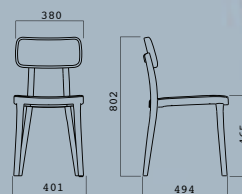

# PORTA VENEZIA

DESIGN:  
DORIGO DESIGN

SOLID BEECH WOOD FRAME  
WITH POLYPROPYLENE SEAT AND  
BACKREST. AVAILABLE VERSIONS  
WITH ONLY SEAT OR SEAT AND  
BACK UPHOLSTERED IN LEATHER,  
ECO-LEATHER OR FABRIC.